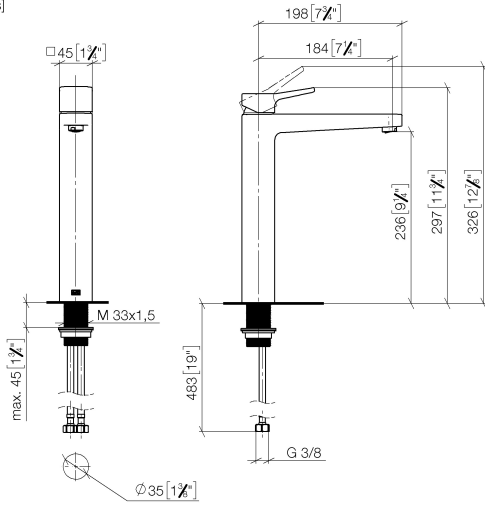

DORNBACHT YARRE Single-lever basin mixer with raised base without pop-up waste - Chrome

33 537 832

- 180mm projection
- fixed spout
- circular, air-enriched flow
- height of mixer 297 mm
- height up to aerator 236 mm
- hole diameter 35 mm
- 2x screw-in M 8 x 1 pressure hose, leak-tested
- max. flow 6.8 l/min

Chrome

33 537 832-00

Soft Black

33 537 832-69

DORNBRACHT YARRE Single-lever basin mixer with raised base without pop-up waste - Chrome

33 537 832
mm [inches]

Flow rate chart

Certificates

AbP_10165.

ACS_23 ACC NY
491.

WRAS_240104004.

DORNBACHT YARRE Single-lever basin mixer with raised base without pop-up waste - Chrome

33 537 832

Parts for other finishes can be found here: [Soft Black](#)

Spare parts list

No.	Item Number	Name	Quantity used	Delivery time
1	90 20 83 004 00-00	handle	1	2
2	90 21 02 400 00-00	cover	1	2
3	90 23 10 140 00 90	nut	1	2
4	90 15 05 502 00 90	cartridge	1	2
5	90 23 01 177 00-00	aerator	1	2
6	90 14 05 082 00 90	seal	1	2
7	90 30 11 505 00 90	fixing set	1	2
8	90 30 04 115 00 90	hose	1	2