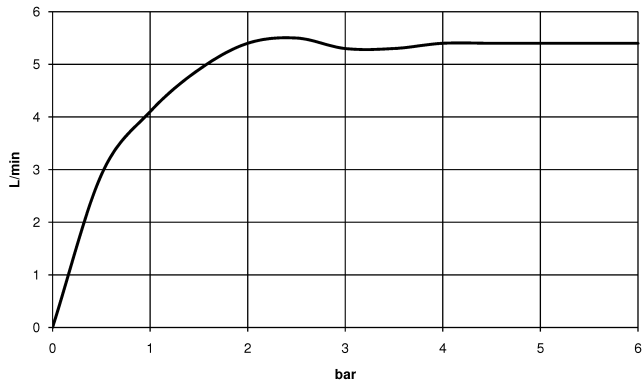

DORNBACHT YARRE Single-lever basin mixer with raised base without pop-up waste - Chrome

33 537 832

- 180mm projection
- fixed spout
- circular, air-enriched flow
- height of mixer 297 mm
- height up to aerator 236 mm
- hole diameter 35 mm
- 2x screw-in M 8 x 1 pressure hose, leak-tested
- max. flow 6.8 l/min

Chrome

33 537 832-00

Soft Black

33 537 832-69

DORNBRACHT YARRE Single-lever basin mixer with raised base without pop-up waste - Chrome

33 537 832
mm [inches]

Flow rate chart

Certificates