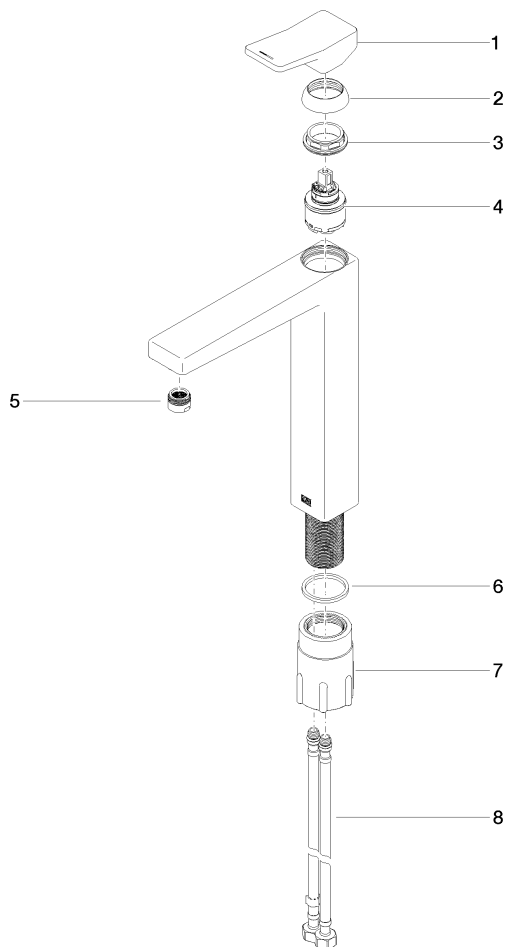

DORNBACHT YARRE Single-lever basin mixer with raised base without pop-up waste - Chrome

33 537 832

- 180mm projection
- fixed spout
- circular, air-enriched flow
- height of mixer 297 mm
- height up to aerator 236 mm
- hole diameter 35 mm
- 2x screw-in M 8 x 1 pressure hose, leak-tested
- max. flow 6.8 l/min

Chrome

33 537 832-00

Soft Black

33 537 832-69

DORNBRACHT YARRE Single-lever basin mixer with raised base without pop-up waste - Chrome

33 537 832
mm [inches]

Flow rate chart

Certificates

AbP_10165.

ACS_23 ACC NY
491.

WRAS_240104004.

DORNBACHT YARRE Single-lever basin mixer with raised base without pop-up waste - Chrome

33 537 832

Parts for other finishes can be found here: [Soft Black](#)

Spare parts list

No.	Item Number	Name	Quantity used	Delivery time
1	90 20 83 004 00-00	handle	1	2
2	90 21 02 400 00-00	cover	1	2
3	90 23 10 140 00 90	nut	1	2
4	90 15 05 502 00 90	cartridge	1	2
5	90 23 01 177 00-00	aerator	1	2
6	90 14 05 082 00 90	seal	1	2
7	90 30 11 505 00 90	fixing set	1	2
8	90 30 04 115 00 90	hose	1	2